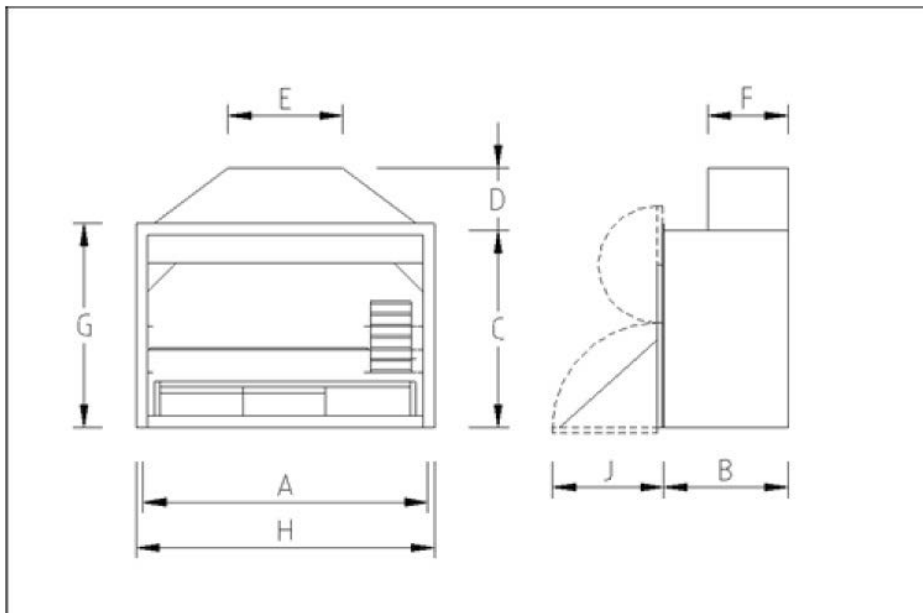

## 700 ECONO BRAAI

The standard 700 deep or shallow unit is ideal for cluster developments or as a basic braai facility. Optional doors can be added.

The very popular and well-known Home Fires built-in braais can be installed totally indoors enabling excellent entertainment regardless of bad weather. A potjie fitting and various options of grids, steak plates and bread oven, can serve a variety of entertainment needs.

ECONO, DE LUXE & SUPER DE LUXE BUILT-IN BRAAI										
MODEL	A	B	C	D	E	F	G	H	J	Grill Size
700 S	730	360	850	225	430	235	870	790	455	680 x 330
700 D	730	535	855	320	430	235	880	790	455	680 x 480
800	830	535	855	320	430	235	880	890	455	550 x 480
1000	1030	535	855	320	440	350	880	1090	455	750 x 480
1200	1230	535	855	320	500	350	880	1290	455	950 x 480
1500	1550	645	1050	305	600	485	1085	1590	510	1225 x 600