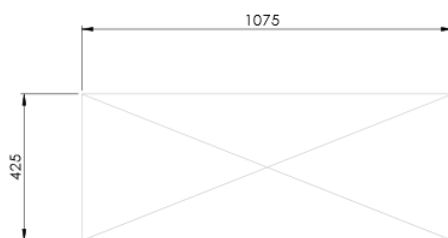

## Contemporary Fireplace

- Heat output: 12kW
- Gas consumption per hour (on high): 0,84kg Maximum  
heat capacity: 144m<sup>2</sup>;  
432m<sup>3</sup>
- Vent free (No Flue or Chimney Required)
- Completely clean burning
- 100% Heat Retained
- Built-In (Recessed)
- 2 year guarantee

CUT OUT SIZE