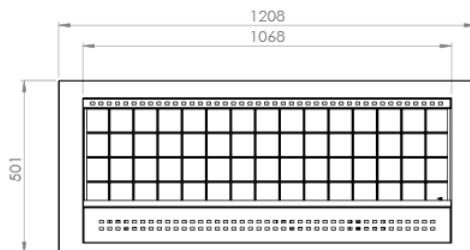

## Contemporary Fireplace

- Heat output: 12kW
- Gas consumption per hour (on high): 0,84kg Maximum  
heat capacity: 144m<sup>2</sup>;  
432m<sup>3</sup>
- Vent free (No Flue or Chimney Required)
- Completely clean burning
- 100% Heat Retained
- Built-In (Recessed)
- 2 year guarantee

CUT OUT SIZE